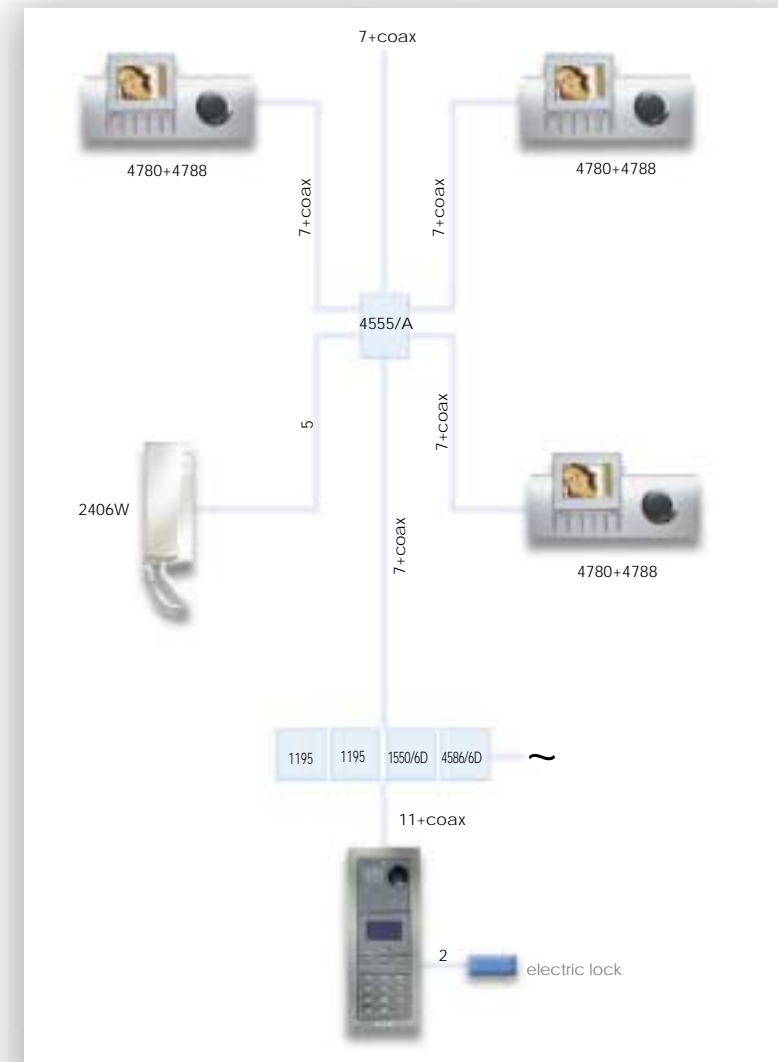

V5/01 DIVA

n°uteni	3110/1*	3110/2*	3110/3*	3311/1**	3311/2**	3311/3**	3321/0	3321/1	3321/2	3322/4	3322/6	3326	4661	1195	1112	4856	4835	4780	4786	4794*
1	1			1				1					1	1	1	1	1	1	1	
2	1			1					1				1	1	1	1	1	2	2	
3		1			1					1			1	1	1		1	3	3	
4		1			1					1			1	1	1	1	1	4	4	
5		1			1				1	1			1	1	1	1	2	5	5	
6		1			1						1		1	1	1	1	2	6	6	
7		1			1				1				1	1	1	1	2	7	7	
8		1			1				1	1			1	1	1	1	2	8	8	
9			1			1		1		2			1	1	1	1	3	9	9	
10			1			1	1			1	1		1	1	1	1	3	10	10	
12			1			1	1				2		1	1	1	1	3	12	12	
14			1			1		1		2			1	1	1	1	4	14	14	
16		2			2			1	2	1			1	1	1	1	4	16	16	
18		2			2		1			3			1	1	1	1	5	18	18	
20		2			2			1		3			1	1	1	1	5	20	20	
22			2			2	1			1	3	1	1	1	1	1	6	22	22	1
24			2			2	1			4	1	1	1	1	1	1	6	24	24	1
26			2			2		1		4	1	1	1	1	1	1	7	26	26	1
28			2			2	1			1	4		1	1	1	1	7	28	28	1
30			2			2	1			5			1	1	1	1	8	30	30	1
32			2			2		1		5			1	1	1	1	8	32	32	1
34			3			3	1			1	5	2	1	1	1	1	9	34	34	1
36			3			3	1				6	2	1	1	1	1	9	36	36	1
38			3			3		1	3	4	1	1	1	1	1	1	10	38	38	1
40			3			3	1			1	6	1	1	1	1	1	10	40	40	1
42			3			3	1				7	1	1	1	1	1	11	42	42	1
44			3			3		1			7	1	1	1	1	1	11	44	44	1
46			3			3	1			1	7		1	1	1	1	12	46	46	1
48			3			3	1				8		1	1	1	1	12	48	48	1
50			3			3		1			8		1	1	1	1	13	50	50	1

* For the wall version, housing art. 3316/1/2/3/4/6/9 must be added according to the number of modules making up the external unit and it is no longer necessary to order the flush-mounting box/es art. 3110/1/2/3.
** The cornice 3311 is available in the following colours: grey G, white W, blue B, orange O and the relative colour identification letter must be added.
* If more than 20 users, a supplementary power supply art. 4794 is required.

Video door entry system with digital Comelbus cabling consisting of:

- digital audio-video input with electronic directory
- 1 audio-video riser