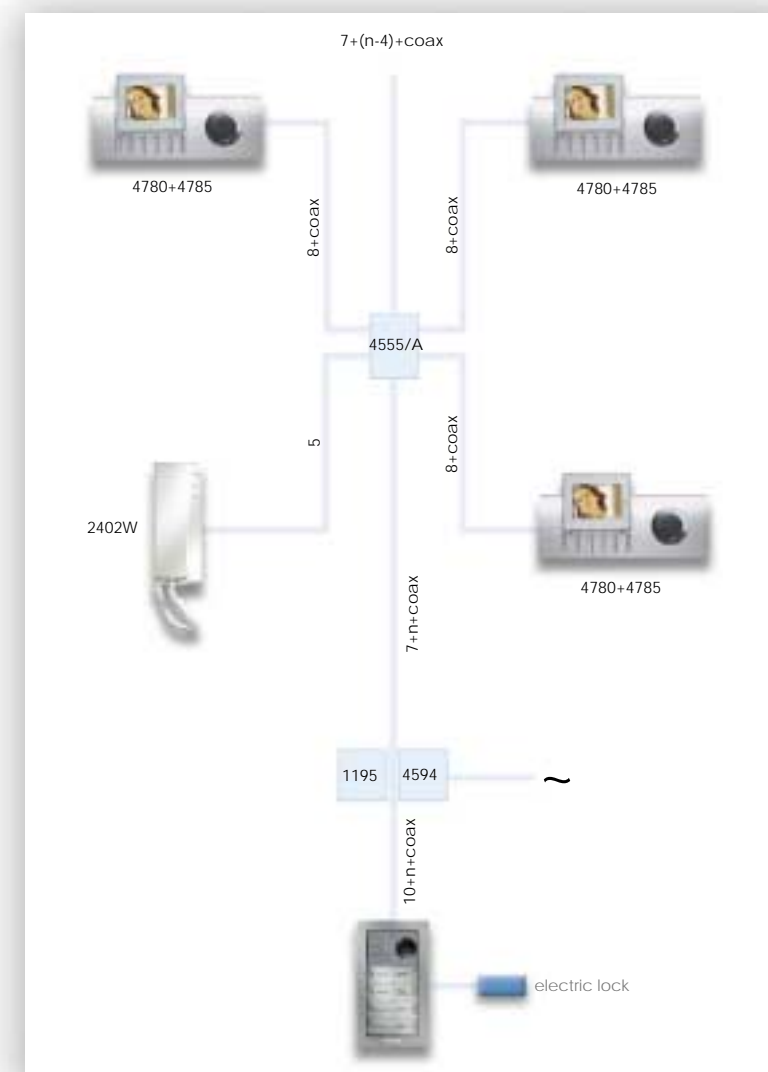

Video door entry system with traditional cabling

- audio-video input
- 1 audio-video riser

VCC/01 DIVA

n°users	3110/1*	3110/2*	3110/3*	3311/1**	3311/2**	3311/3**	3321/0	3321/1	3321/2	3322/4	3322/6	3326	4653	1195	4594	4555/A	4780	4785	4794*
1	1			1				1					1	1	1		1	1	
2	2			1					1				1	1	1	1	2	2	
3		1			1		1			1			1	1	1	1	3	3	
4		1			1		1			1			1	1	1	1	4	4	
5		1			1			1		1			1	1	1	2	5	5	
6		1			1		1				1		1	1	1	2	6	6	
7		1			1			1			1		1	1	1	2	7	7	
8		1			1				1		1		1	1	1	2	8	8	
9			1			1		1		2			1	1	1	3	9	9	
10			1			1	1			1	1		1	1	1	3	10	10	
12			1			1	1				2		1	1	1	3	12	12	
14			1			1		1		2			1	1	1	4	14	14	
16		2			2				1	2	1		1	1	1	4	16	16	
18		2			2		1				3		1	1	1	5	18	18	
20		2			2			1		3			1	1	1	5	20	20	
22			2			2	1			1	3	1	1	1	1	6	22	22	1
24			2			2	1				4	1	1	1	1	6	24	24	1
26			2			2		1			4	1	1	1	1	7	26	26	1
28			2			2	1			1	4		1	1	1	7	28	28	1
30			2			2	1				5		1	1	1	8	30	30	1
32			2			2			1		5		1	1	1	8	32	32	1
34			3			3	1			1	5	2	1	1	1	9	34	34	1
36			3			3	1				6	2	1	1	1	9	36	36	1
38			3			3			1	3	4	1	1	1	1	10	38	38	1
40			3			3	1			1	6	1	1	1	1	10	40	40	1
42			3			3	1				7	1	1	1	1	11	42	42	1
44			3			3			1		7	1	1	1	1	11	44	44	1
46			3			3	1				1	7	1	1	1	12	46	46	1
48			3			3	1				8		1	1	1	12	48	48	1
50			3			3			1		8		1	1	1	13	50	50	1

* For the wall version, housing art. 3316/1/2/3/4/6/9 must be added according to the number of modules making up the external unit and it is no longer necessary to order the flush-mounting box/es art. 3110/1/2/3.