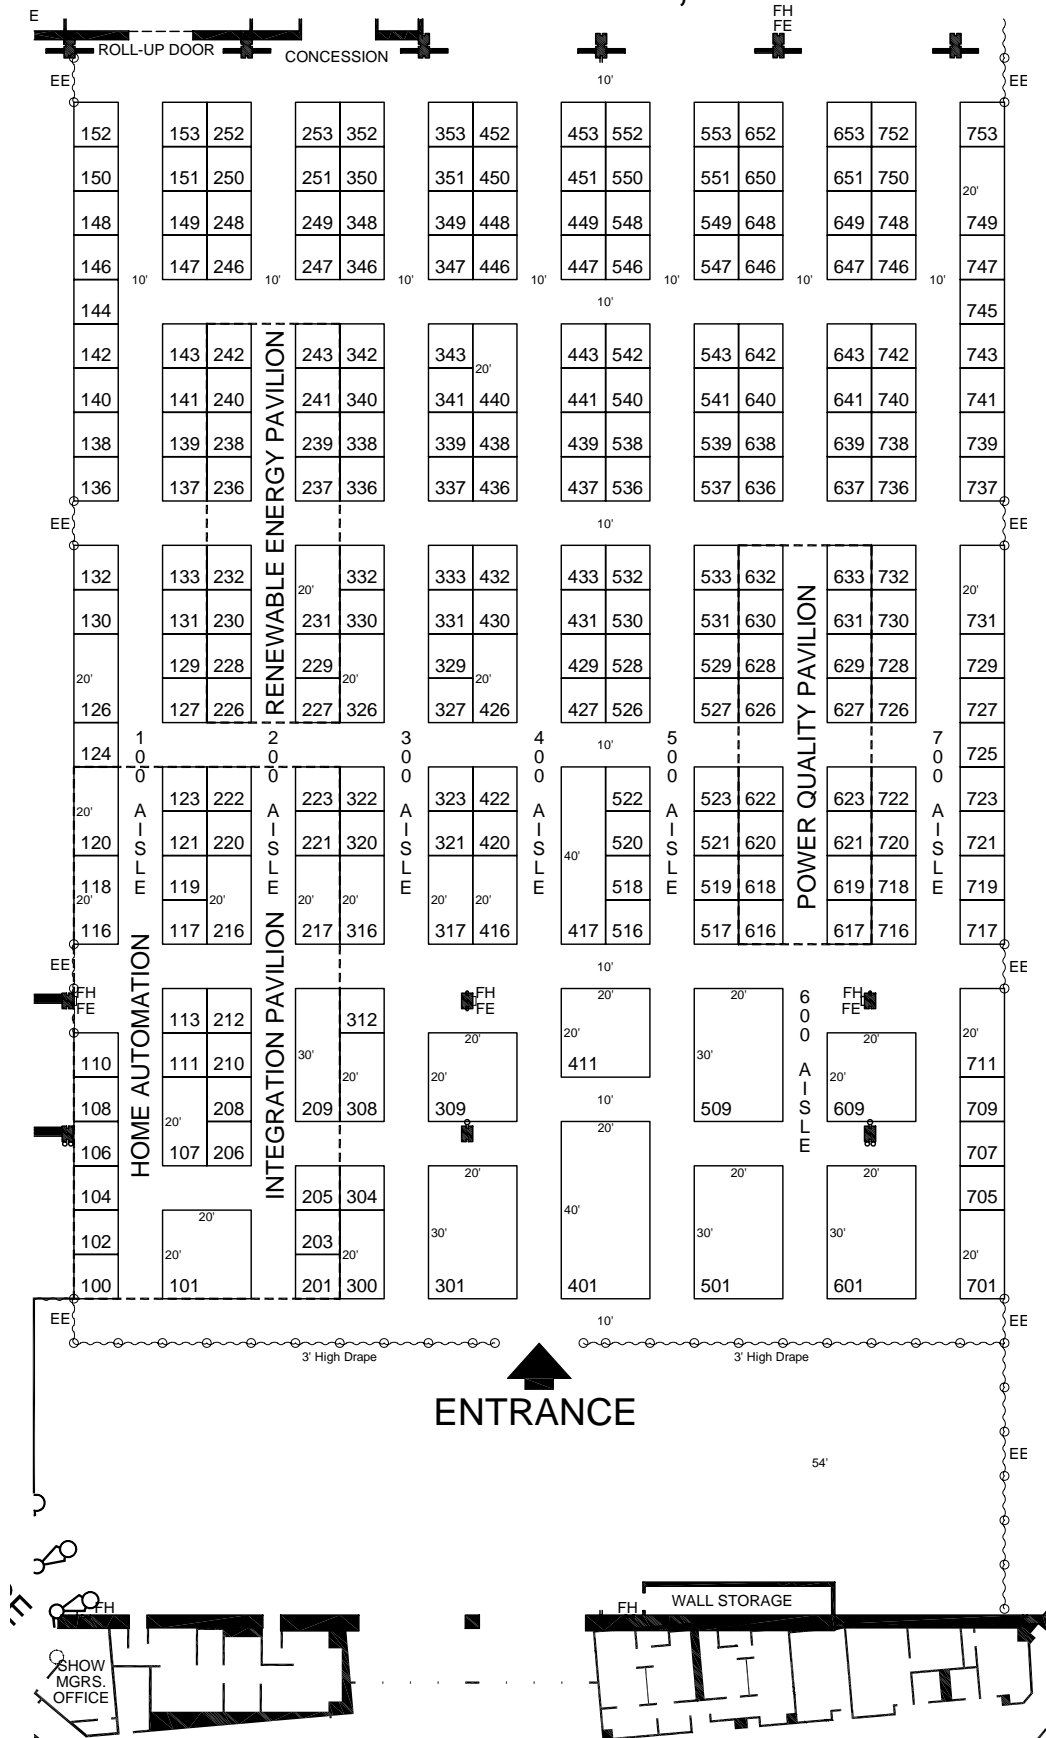

## FEBRUARY 21-23, 2007

**LONG BEACH CONVENTION CENTER**  
**HALLS B&C**  
**LONG BEACH, CALIFORNIA**

ALL BOOTHS 10'x10' UNLESS OTHERWISE NOTED.